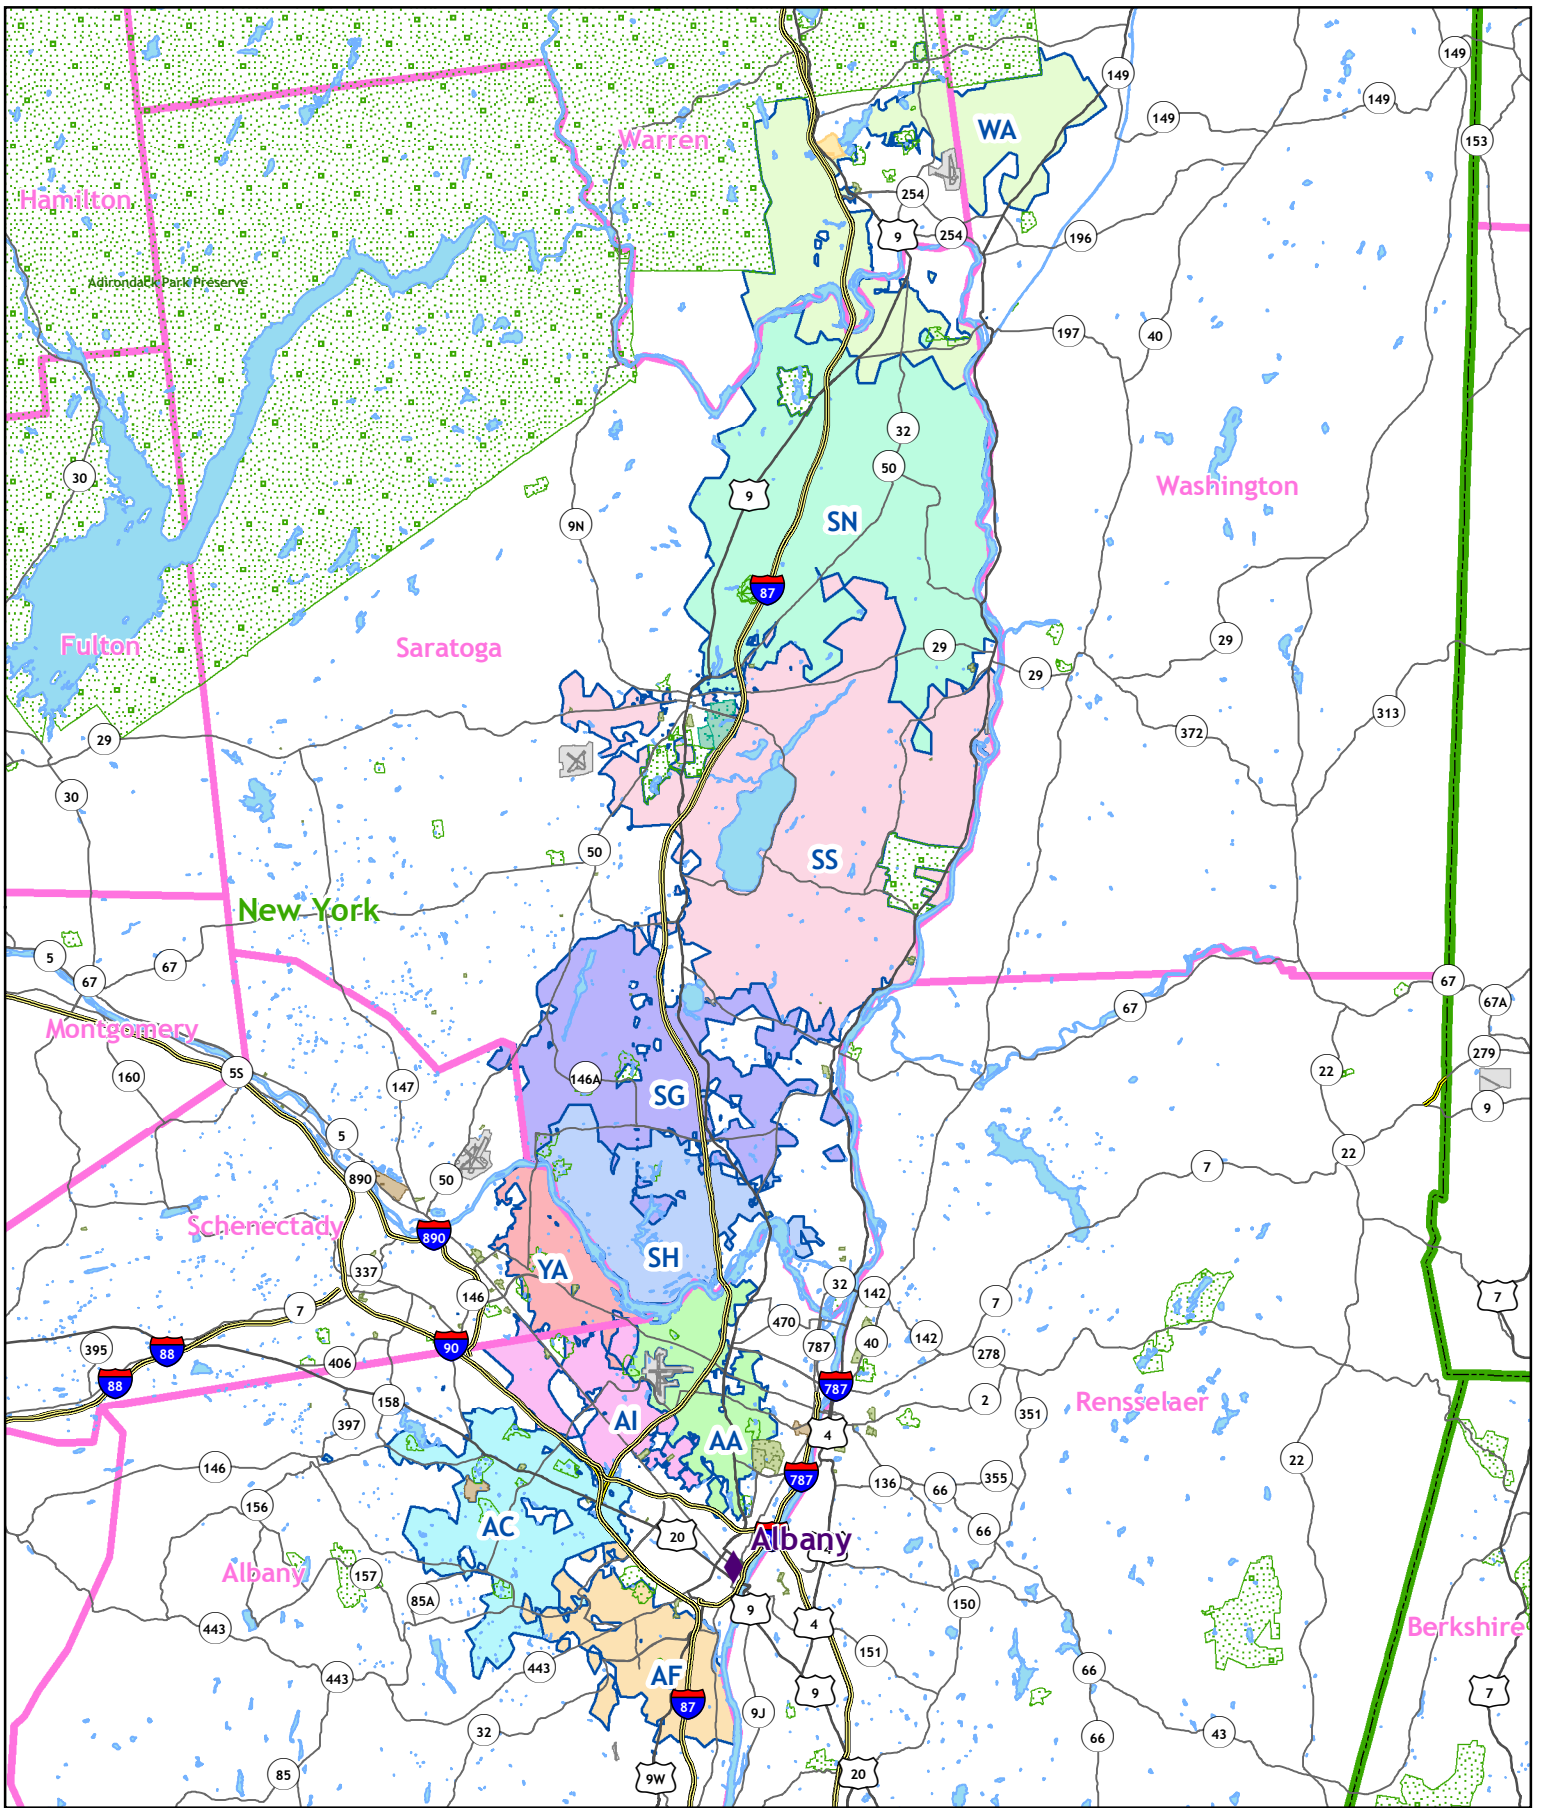

Valpak of Northeast New York

Created by GIS Dept.
Thursday, September 24, 2009

3231.pdf