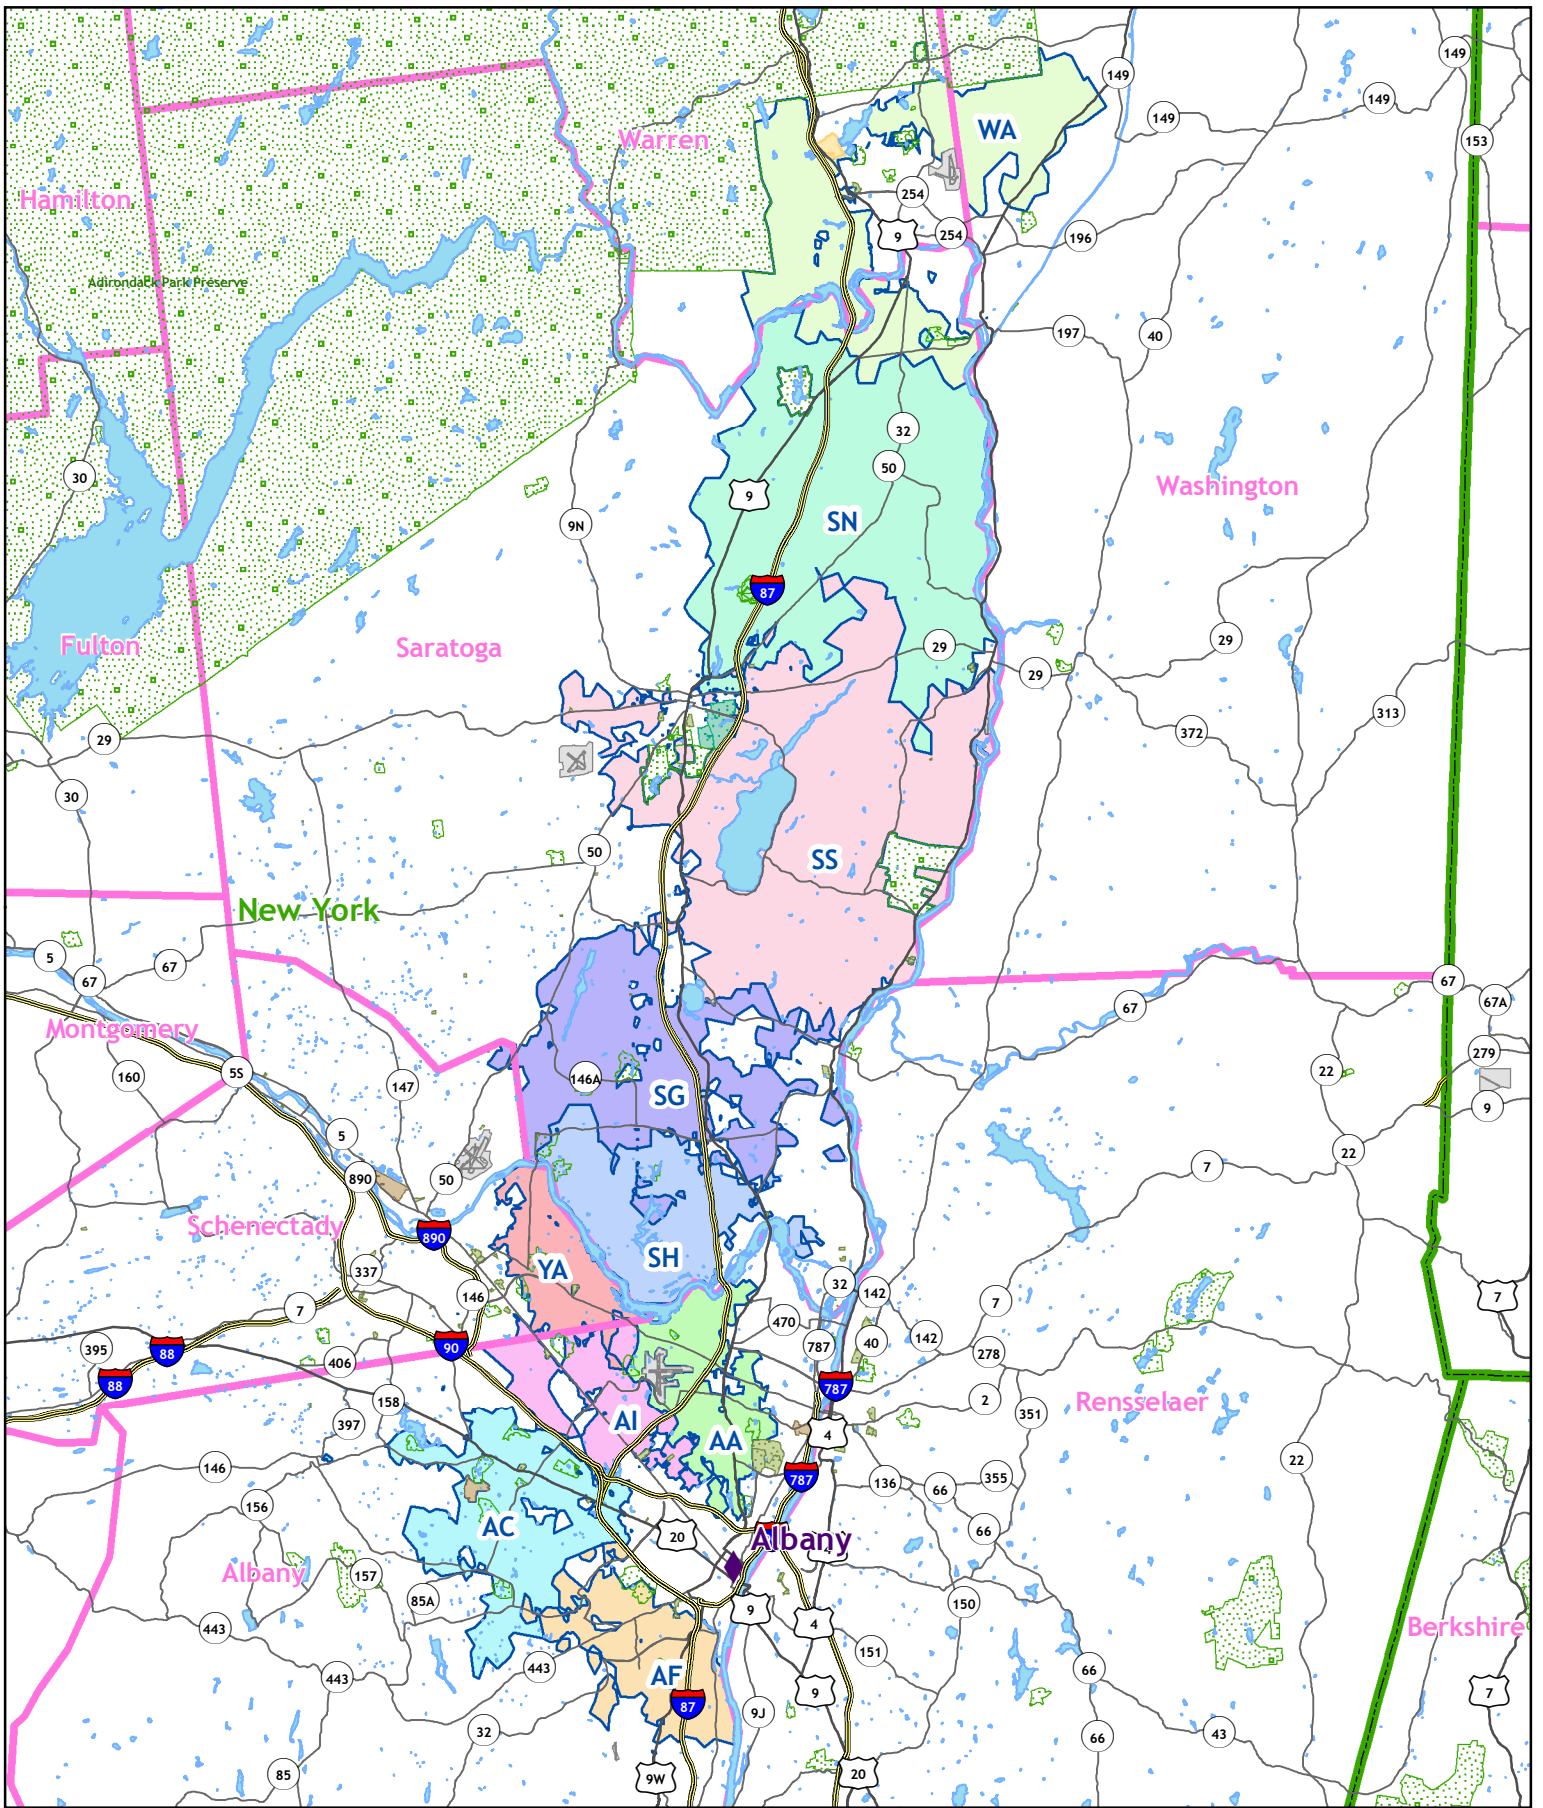

# Valpak of Northeast New York

Created by GIS Dept.  
Thursday, September 24, 2009

3231.pdf